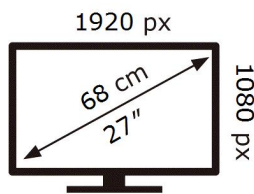

ENERG

SAMSUNG

S27BM500EU

26 kWh/1000h

ABCDEF **G**

33 kWh/1000h

2019/2013