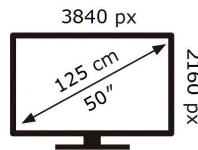

ENERGY

SAMSUNG

GU50AU9089U

89 kWh/1000h

ABCDEF **G**

120 kWh/1000h

2019/2013