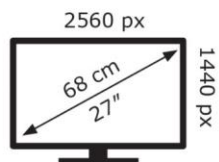

LG Electronics

27GN850

31 kWh/1000h

ABCDEF**G**

52 kWh/1000h

2019/2013