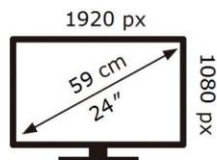

**ENERG** ⚡

SAMSUNG

C24T550FDU

**33** kWh/1000h

2019/2013