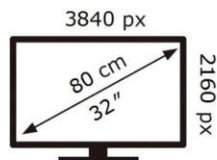

ENERG ⚡

SAMSUNG

GQ32Q50RGU

92 kWh/1000h

ABCDEF **G**

HDR

100 kWh/1000h

2019/2013