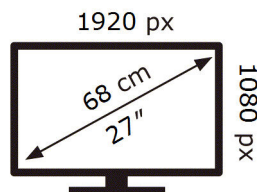

ENERG ⚡

SAMSUNG

S27F354FHU

24 kWh/1000h

2019/2013