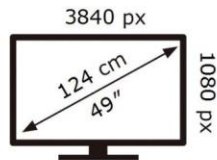

ENERG ⚡

SAMSUNG

C49HG90DMU

71 kWh/1000h

ABCDEF **G**

HDR

78 kWh/1000h

2019/2013