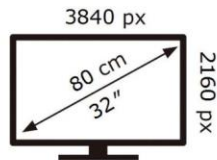

ENERG ⚡

SAMSUNG

S32R750UEU

53 kWh/1000h

2019/2013