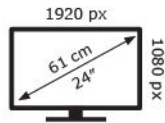

ViewSonic

VX2458-MHD / VS16263

22 kWh/1000h

2019/2013