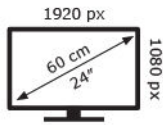

ViewSonic VX2458-C-MHD / VS17405

21 kWh/1000h

2019/2013