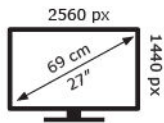

ViewSonic

VA2719-2K-SMHD / VS16861

25 kWh/1000h

2019/2013