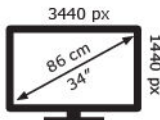

ViewSonic

VP3481 / VS17736

34 kWh/1000h

ABCDEF **G**
HDR
50 kWh/1000h

2019/2013