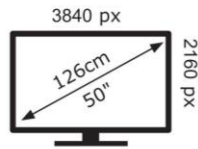

DENVER®

LDS-5071

87 kWh/1000h

ABCDEF **G**

2019/2013