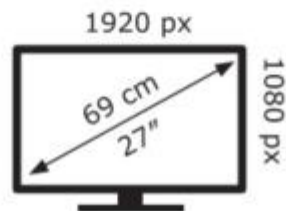

ENERG ⚡

BenQ

EW2780

21 kWh/1000h

ABCDEF**G**

24 kWh/1000h

2019/2013