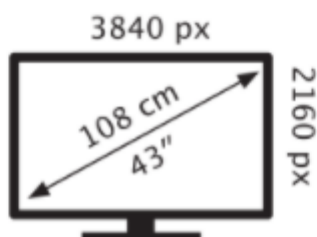

ENERG

acer

CG437K

135 kWh/1000h

ABCDEF G

193 kWh/1000h

2019/2013