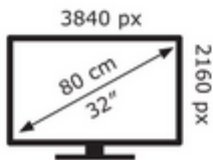

AOC

U32U1

55 kWh/1000h

ABCDEF **G**
HDR
80 kWh/1000h

2019/2013