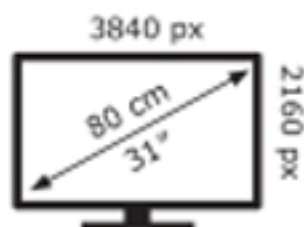

LG Electronics

32UN650

34 kWh/1000h

ABCDEF **G**

57 kWh/1000h

2010/2013