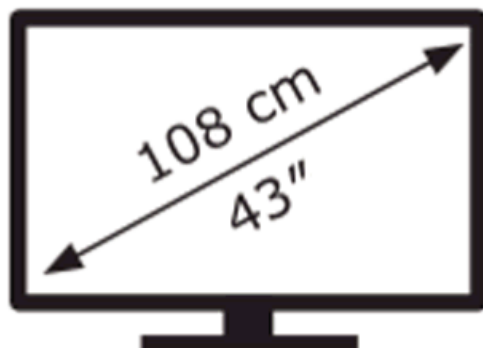

ENERG

LG Electronics

43UR74006LB

54 kWh/1000h

ABCDEF**G**

75 kWh/1000h

3840 px

2160 px