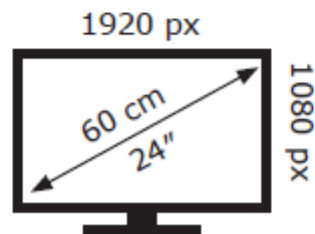

ENERG

LG Electronics

24MP88HV

18 kWh/1000h

2019/2013