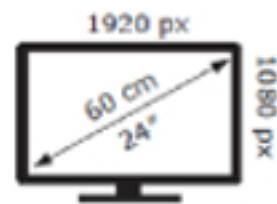

ENERG

LG Electronics

24MP60G

17 kWh/1000h

2009/10/13