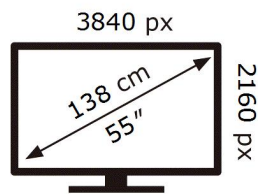

ENERG

SAMSUNG

GQ55QN85BAT

77 kWh/1000h

ABCDEF **G**

171 kWh/1000h

2019/2013