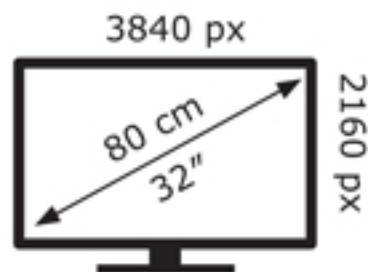

ENERG

IIYAMA CORPORATION

XB3288UHSU-B1

40 kWh/1000h

ABCDEF **G**

52 kWh/1000h

2019/2013