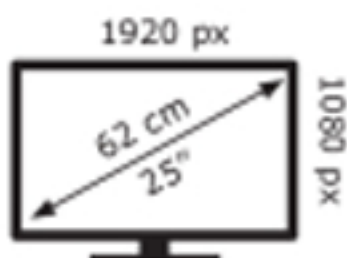

# ENERG

IIYAMA CORPORATION

GB2590HSU-B1

**22** kWh/1000h

ABCDEF**G**

**25** kWh/1000h

2019/2013