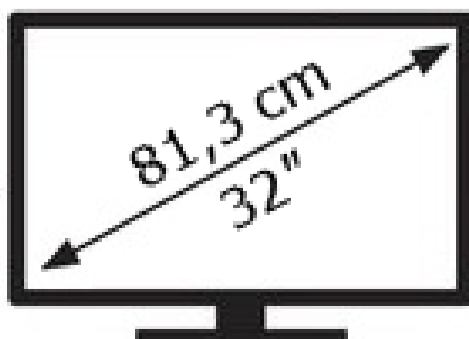

ENERG

Samsung

LS32B800PXUXEN

33 kWh/1000h

ABCDEF**G**

71 kWh/1000h

3840 px

2160 px