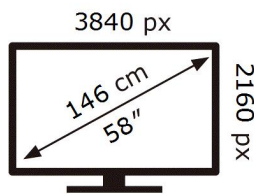

ENERG 

SAMSUNG

GU58AU7179U

112 kWh/1000h

ABCDEF **G**

130 kWh/1000h

2019/2013