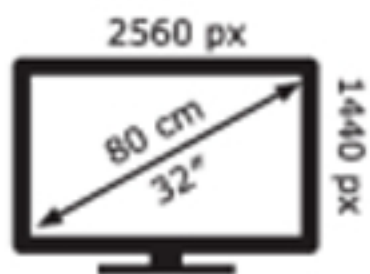

ENERG

GIGABYTE

G32QC

39 kWh/1000h

ABCDEF **G**

62 kWh/1000h

2019/2013