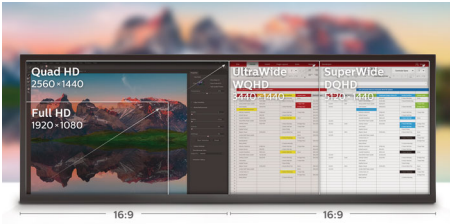

reddot award 2018
winner

PHILIPS

32:9 SuperWide curved LCD display
P Line 49 (48.8" / 124 cm diag.), 5120 x 1440 (Dual QHD)

498P9Z/00

Highlights

32:9 SuperWide

32:9 SuperWide 49" screen, with 5120 x 1440 resolution, is designed to replace multiscreen setups for massive wide view. It's like having two 27" 16:9 Quad HD displays side-by-side. SuperWide monitors offer screen area of dual monitors without the complicated setup.

Specifications

Picture/Display

- LCD panel type: VA LCD
- Backlight type: W-LED system
- Panel Size: 48.8 inch / 124 cm
- Display Screen Coating: Anti-Glare, 3H, Haze 25%
- Effective viewing area: 1191.936 (H) x 335.232 (V) mm at a 1800R curvature*
- Aspect ratio: 32:9
- Maximum resolution: HDMI: 5120 x 1440 @ 75 Hz; DP: 5120 x 1440 @ 165 Hz*
- Pixel Density: 109 PPI
- Response time (typical): 4 ms (Gray to Gray)*
- Brightness: 550 cd/m²
- Contrast ratio (typical): 3000:1
- SmartContrast: 80,000,000:1
- Pixel pitch: 0.233 x 0.233 mm
- Viewing angle: 178° (H) / 178° (V), @ C/R > 10
- Flicker-free
- Picture enhancement: SmartImage
- Display colors: 16.7 M
- Color gamut (min.): DCI-P3 91%*
- Color gamut (typical): NTSC 100%*, sRGB 122%*, Adobe RGB 89%*
- HDR: DisplayHDR 400 certified
- Scanning Frequency: HDMI: 30 - 200 kHz (H) / 48 - 120 Hz (V); DP: 30 - 250 kHz (H) / 48 - 165 Hz (V)
- SmartUniformity: 93 ~ 105%
- Delta E: < 2
- sRGB
- LowBlue Mode
- EasyRead
- Adaptive sync