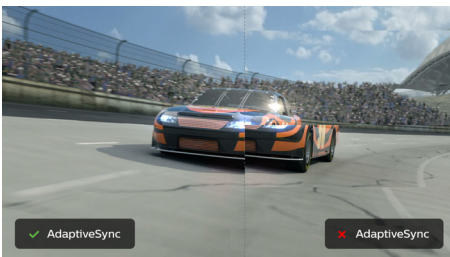

Philips Brilliance
32:9 SuperWide curved
LCD display

P Line

49 (48.8" / 124 cm diag.)
5120 x 1440 (Dual QHD)

Brilliance

498P9Z

Wide open possibilities

with two high-performance monitors in one

Our award-winning 49" SuperWide display is like two full-size high performance monitors in-one. DisplayHDR 400 display with 165Hz and Adaptive-Sync technology offers the smoothest experience, no matter entertainment or design creation.

Expand your horizons

- 32:9 SuperWide screen designed to replace multiscreen setups
- MultiView enables simultaneous dual connect and view
- 1800r curved display for a more immersive experience
- Effortlessly smooth action with Adaptive-Sync technology
- DisplayHDR 400 for more lifelike colorful visuals

reddot award 2018
winner

PHILIPS

32:9 SuperWide curved LCD display
P Line 49 (48.8" / 124 cm diag.), 5120 x 1440 (Dual QHD)

498P9Z/00

Highlights

32:9 SuperWide

32:9 SuperWide 49" screen, with 5120 x 1440 resolution, is designed to replace multiscreen setups for massive wide view. It's like having two 27" 16:9 Quad HD displays side-by-side. SuperWide monitors offer screen area of dual monitors without the complicated setup.

1800r Curved display

Innovative curved display offers less image distortion, a wider field of view, reduced glare, and more comfort for eyes.

Adaptive-Sync technology

Gaming shouldn't be a choice between choppy gameplay or broken frames. Get fluid, artifact-free performance at virtually any framerate with Adaptive-Sync technology, smooth quick refresh and ultra-fast response time.