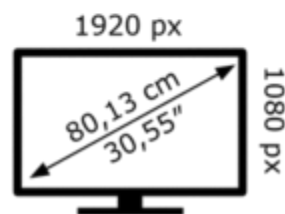

ENERG

HP, Inc

HP 32f
HSD-0042-K

28 kWh/1000h

2019/2013